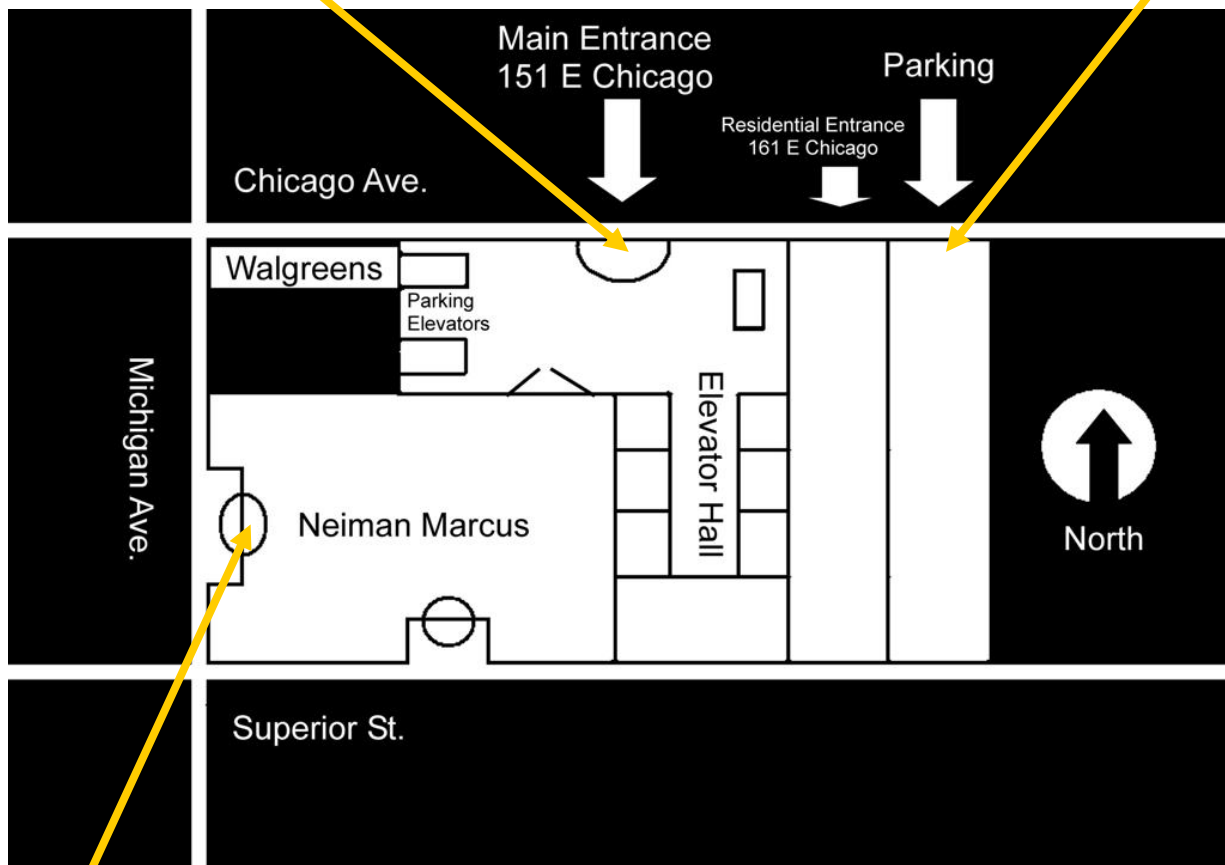

From Interstate 90/94

- Exit at the Ohio St. Exit, and take Ohio St. East.
- Turn left on Michigan Ave.
- Drive five blocks North to the intersection of Chicago Ave.
- Turn right on Chicago Ave., and drive one-half block.
- To the right is the entrance to Olympia Centre. (The address for Olympia Centre is 737 N. Michigan Ave., but the building entrance is on Chicago Ave.)

From Union Station

- Follow the street exit signs that lead to Canal Street.
- After exiting, locate the bus stop on the west side of Canal Street.
- Take bus #151 and get off at the corner of Chicago and Michigan.
- Walk east on Chicago and the entrance to the Olympia Centre building will be on the right, past Walgreen's.

From the Greyhound Bus Terminal

- Walk two blocks East and to the CTA Blue Line "Clinton" stop.
- Take a train bound for O'Hare to the "Jackson" stop. At Jackson, walk through a tunnel to the Red Line and take a Northbound train (bound for Howard) to the "Chicago" stop.
- Walk East on Chicago Ave. three blocks and cross Michigan Ave. Continue one-half block and the entrance to the Olympia Centre is on your right. (The address for Olympia Centre is 737 N. Michigan Ave., but the building entrance is on Chicago Ave.)
- The distance from the Greyhound Bus Terminal is about 2.5 miles.

This entrance of the Olympia Centre on 151 E Chicago Ave. is the main entrance. Please come into the lobby and take an elevator on your left.

Parking Entrance

This entrance of Neiman Marcus on 737 North Michigan Ave. is not the main entrance. Please go around to Chicago Avenue. The street address is 151 E Chicago Ave.